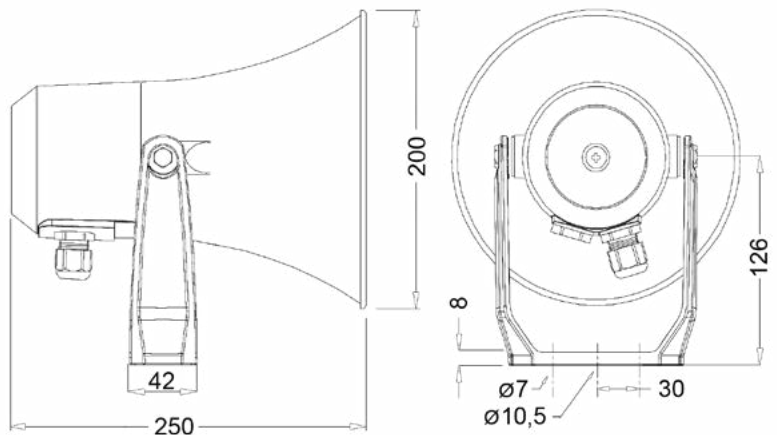

MADE FOR MARINE ENVIRONMENT