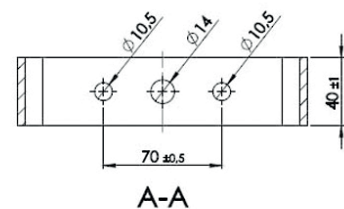

## FL45 LED FLOODLIGHT

<b>Application</b>	Decks and holds, ramps, industrial and sport areas
<b>Protection degree</b>	IP66/67
<b>Housing</b>	Seawater resistant Aluminum with Stainless Steel 316L
<b>Temperature range</b>	-40°C up to +55°C
<b>Light output</b>	12.000 (24V) or 15.000 Lm (230V)
<b>Pane</b>	Safety glass diffusor
<b>Cable entry</b>	1xM20x1.5 brass nickel plated D7-13mm
<b>Light source</b>	LED White - 125W
<b>Operating voltage</b>	Inbuild driver for 110 to 240 V 50/60Hz
<b>Mounting</b>	Stainless steel 316L mounting bracket holes, Ø 10,5/14mm
<b>Beam angles</b>	SB 12° - NB 28° - MB 40° - WB 61° - XWB 80°

**WEIGHT**

- 8 kg
- 8 kg
- 8 kg
- 8 kg
- 8 kg

**24V**

- |   |      |             |
|---|------|-------------|
| <a href="#">FL45112000</a> 12000 840 24 125W SB | 8 kg | X = 1 4000K |
| <a href="#">FL45116000</a> 12000 840 24 125W MB | 8 kg | X = 2 5000K |
| <a href="#">FL45118000</a> 12000 840 24 125W WB | 8 kg | X = 3 3000K |