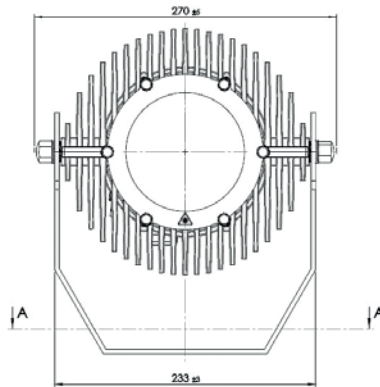

## FL45 LED FLOODLIGHT

<b>Application</b>	Decks and holds, ramps, industrial and sport areas
<b>Protection degree</b>	IP66/67
<b>Housing</b>	Seawater resistant Aluminum with Stainless Steel 316L
<b>Temperature range</b>	-40°C up to +55°C
<b>Light output</b>	12.000 (24V) or 15.000 Lm (230V)
<b>Pane</b>	Safety glass diffusor
<b>Cable entry</b>	1xM20x1.5 brass nickel plated D7-13mm
<b>Light source</b>	LED White - 125W
<b>Operating voltage</b>	Inbuild driver for 110 to 240 V 50/60Hz
<b>Mounting</b>	Stainless steel 316L mounting bracket holes, Ø 10,5/14mm
<b>Beam angles</b>	SB 12° - NB 28° - MB 40° - WB 61° - XWB 80°

**PART NO.**

- [FL450X2000](#) 15000 110-240 125W SB
- [FL450X4000](#) 15000 110-240 125W NB
- [FL450X6000](#) 15000 110-240 125W MB
- [FL450X8000](#) 15000 110-240 125W WB
- [FL450X0000](#) 15000 110-240 125W XWB

**WEIGHT**

- 8 kg
- 8 kg
- 8 kg
- 8 kg
- 8 kg

**24V**

- |   |      |             |
|---|------|-------------|
| <a href="#">FL45112000</a> 12000 840 24 125W SB | 8 kg | X = 1 4000K |
| <a href="#">FL45116000</a> 12000 840 24 125W MB | 8 kg | X = 2 5000K |
| <a href="#">FL45118000</a> 12000 840 24 125W WB | 8 kg | X = 3 3000K |