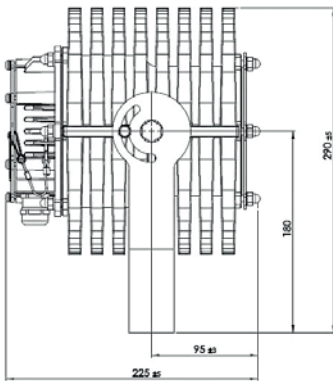

## FL45 LED FLOODLIGHT

<b>Application</b>	Decks and holds, ramps, industrial and sport areas
<b>Protection degree</b>	IP66/67
<b>Housing</b>	Seawater resistant Aluminum with Stainless Steel 316L
<b>Temperature range</b>	-40°C up to +55°C
<b>Light output</b>	12.000 (24V) or 15.000 Lm (230V)
<b>Pane</b>	Safety glass diffusor
<b>Cable entry</b>	1xM20x1.5 brass nickel plated D7-13mm
<b>Light source</b>	LED White - 125W
<b>Operating voltage</b>	Inbuild driver for 110 to 240 V 50/60Hz
<b>Mounting</b>	Stainless steel 316L mounting bracket holes, Ø 10,5/14mm
<b>Beam angles</b>	SB 12° - NB 28° - MB 40° - WB 61° - XWB 80°

**PART NO.**

- [FL450X2000](#) 15000 110-240 125W SB
- [FL450X4000](#) 15000 110-240 125W NB
- [FL450X6000](#) 15000 110-240 125W MB
- [FL450X8000](#) 15000 110-240 125W WB
- [FL450X0000](#) 15000 110-240 125W XWB

**WEIGHT**

- 8 kg
- 8 kg
- 8 kg
- 8 kg
- 8 kg

**24V**

- |   |      |             |
|---|------|-------------|
| <a href="#">FL45112000</a> 12000 840 24 125W SB | 8 kg | X = 1 4000K |
| <a href="#">FL45116000</a> 12000 840 24 125W MB | 8 kg | X = 2 5000K |
| <a href="#">FL45118000</a> 12000 840 24 125W WB | 8 kg | X = 3 3000K |