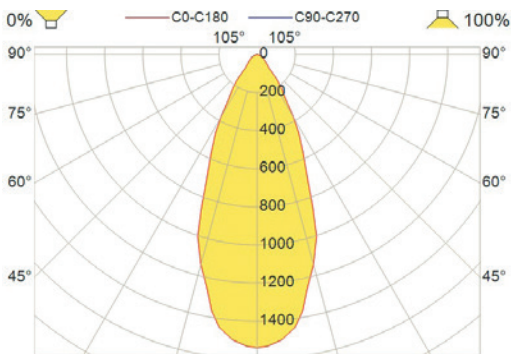

HOLLAND STANDARD

AL60 CABIN II

CABIN LIGHT LED AL60 CABIN II

Application:	For crew and public areas such as cabins. For bridges or control rooms.
Protection degree:	IP20
Housing:	Polyamide (PA). Colors are Chrome or Black (RAL9005).
Lumen out:	300
Termination:	3x2x2,5 ² push in
Optic	Clear
Light source:	LED