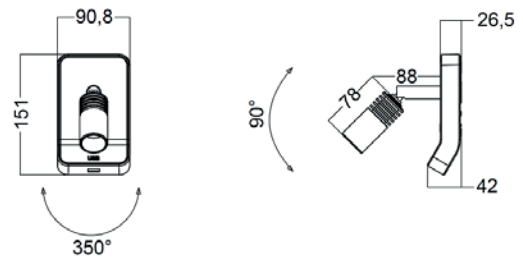

HOLLAND STANDARD

AL60 CABIN II

CABIN LIGHT LED AL60 CABIN II

Application:	For crew and public areas such as cabins. For bridges or control rooms.
Protection degree:	IP20
Housing:	Polyamide (PA). Colors are Chrome or Black (RAL9005).
Lumen out:	300
Termination:	3x2x2,5 ² push in
Optic	Clear
Light source:	LED

PART NO.

- [AL60539090](#) AL60-CABIN II LED 300 S-DIM 830 BL/CH/CH/CH
- [AL60539091](#) AL60-CABIN II LED USB 300 S-DIM 830 BL/CH/CH/CH
- [AL60539092](#) AL60-CABIN II LED USB 300 S-DIM 830 BL/BL/BR/BL
- [AL60539093](#) AL60-CABIN II LED 300 S-DIM 830 BL/BL/BR/BL