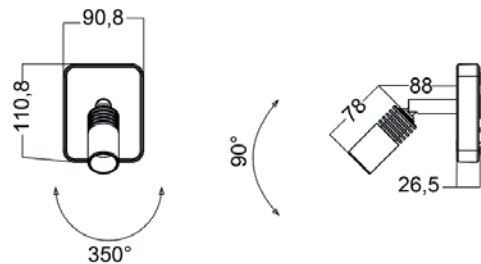

HOLLAND STANDARD

AL60 CABIN II

CABIN LIGHT LED AL60 CABIN II

Application:	For crew and public areas such as cabins. For bridges or control rooms.
Protection degree:	IP20
Housing:	Polyamide (PA). Colors are Chrome or Black (RAL9005).
Lumen out:	300
Termination:	3x2x2,5 ² push in
Optic	Clear
Light source:	LED

PART NO.

- [AL60539090](#) AL60-CABIN II LED 300 S-DIM 830 BL/CH/CH/CH
- [AL60539091](#) AL60-CABIN II LED USB 300 S-DIM 830 BL/CH/CH/CH
- [AL60539092](#) AL60-CABIN II LED USB 300 S-DIM 830 BL/BL/BR/BL
- [AL60539093](#) AL60-CABIN II LED 300 S-DIM 830 BL/BL/BR/BL